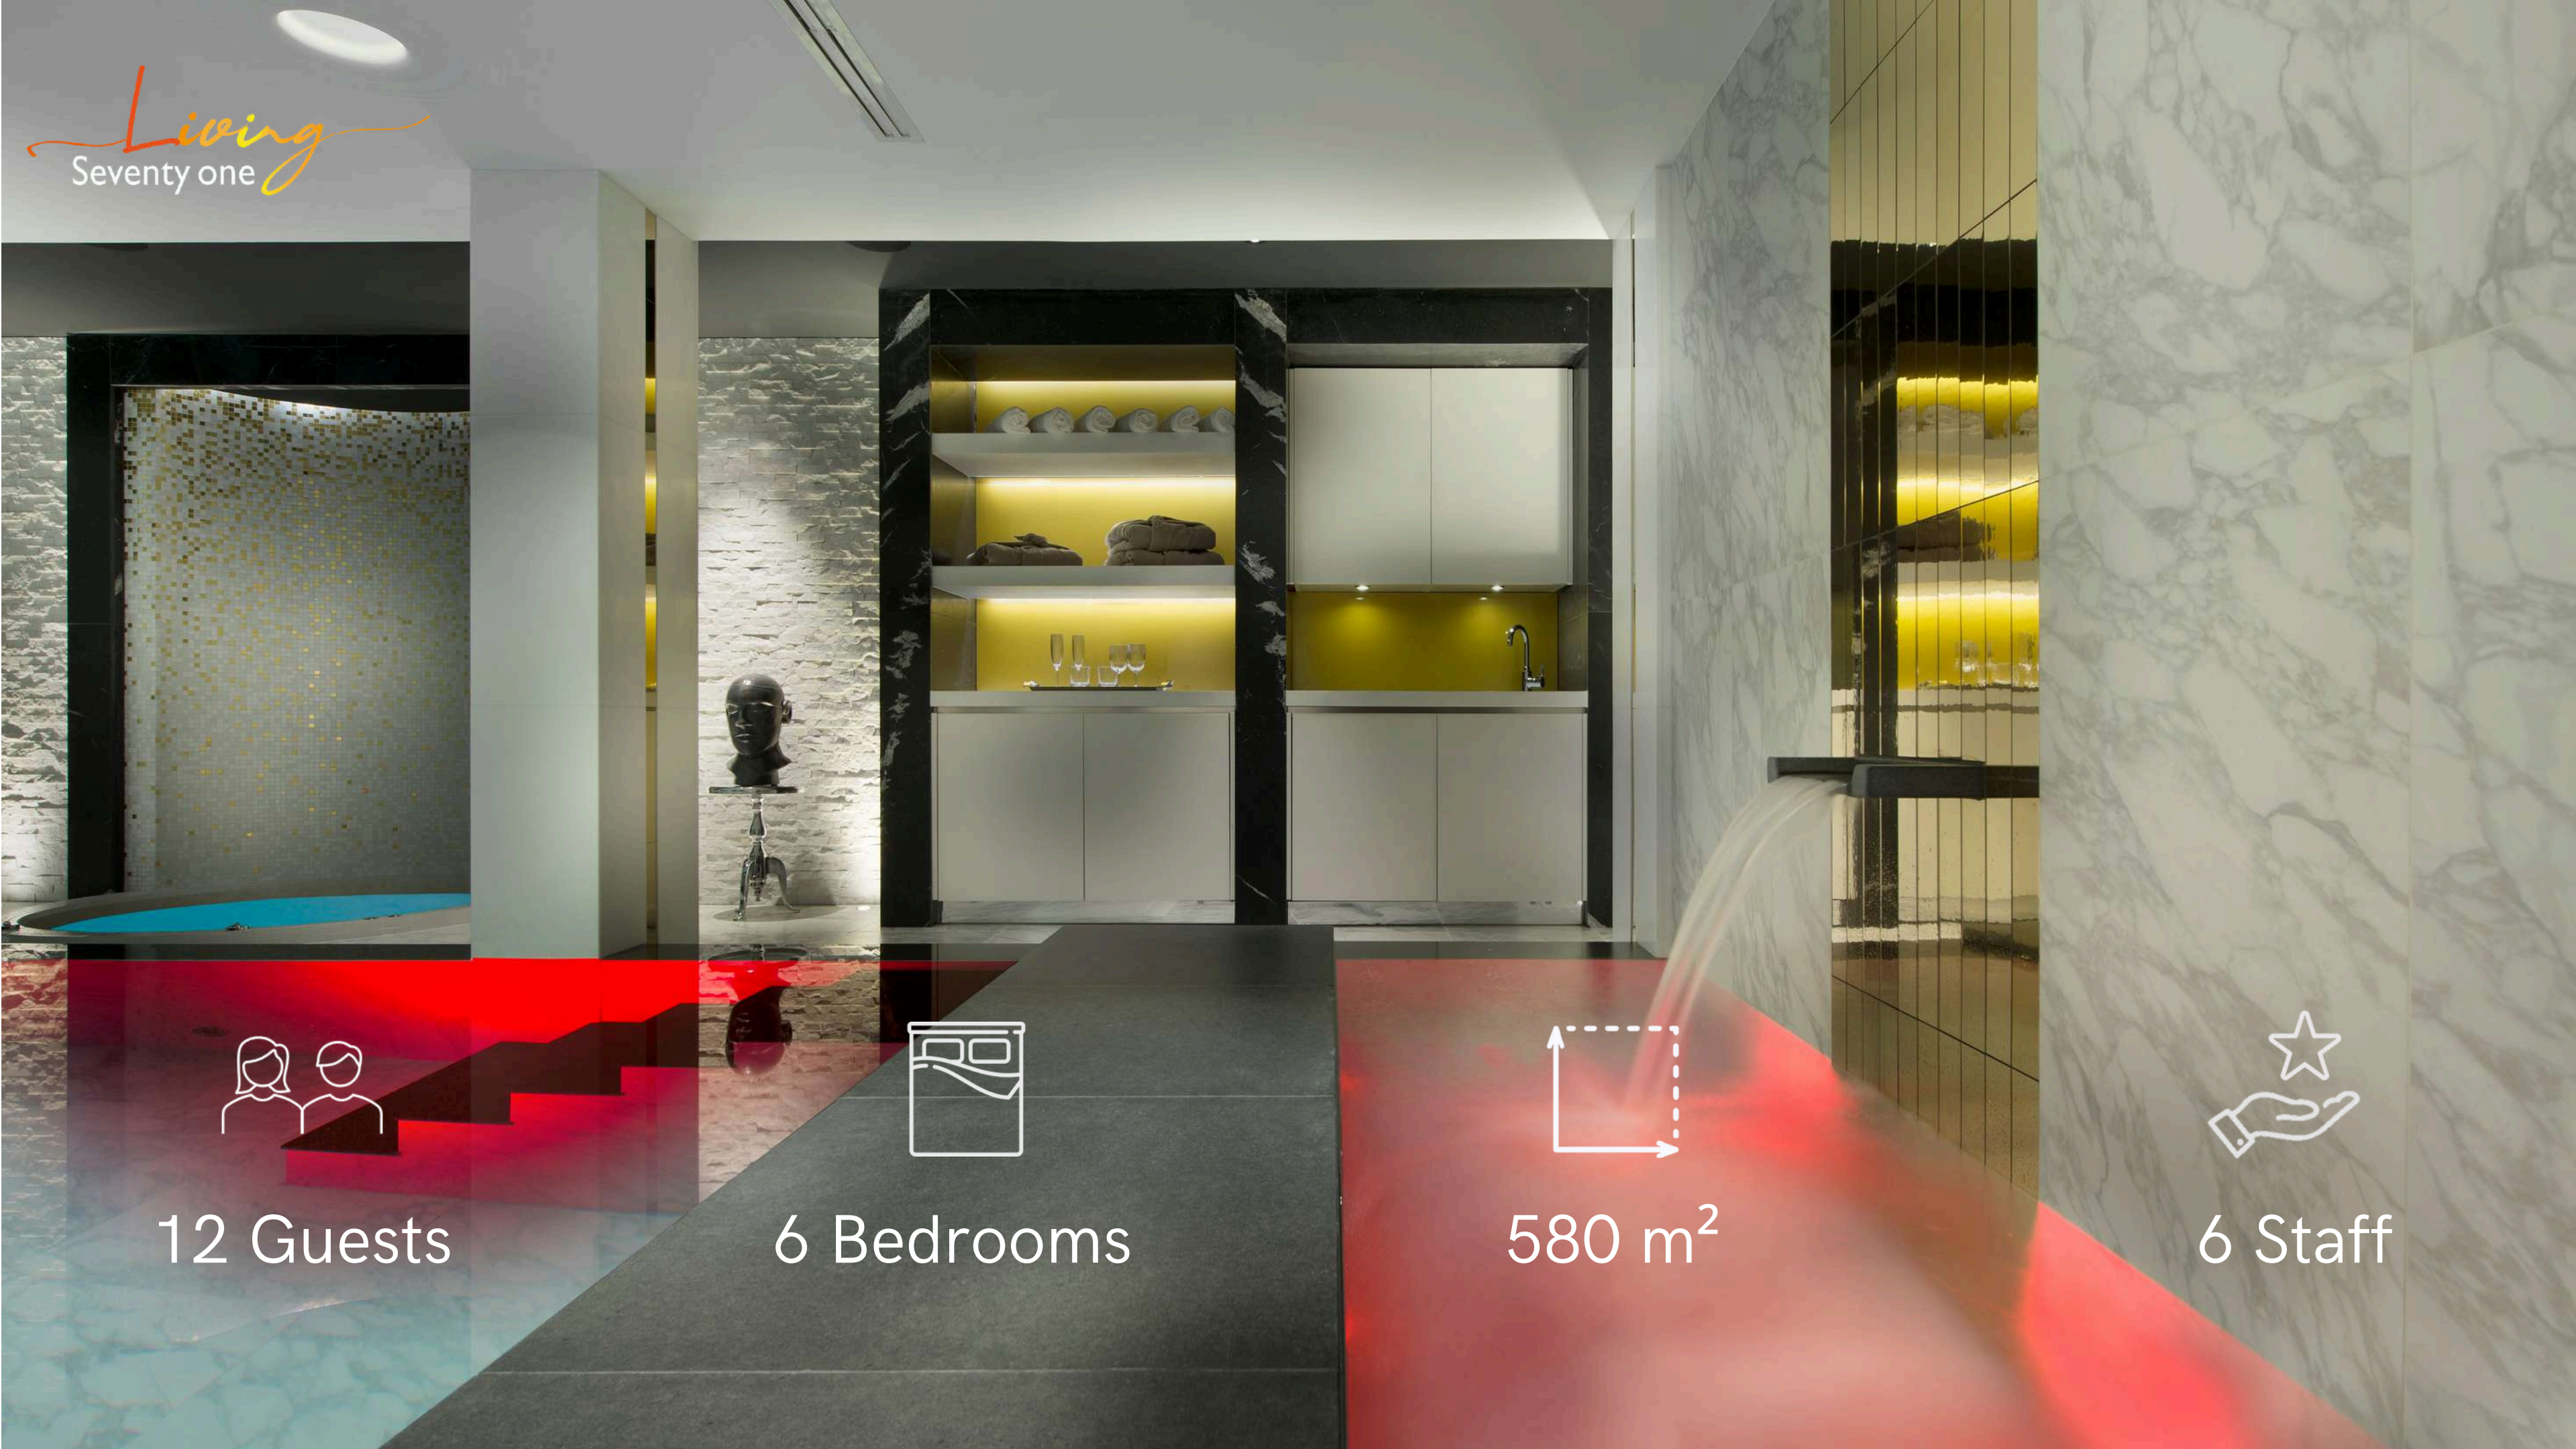

It also features a sumptuous indoor spa with steam and massage rooms, Jacuzzi and swimming pool, a luxurious entertaining space built around an open fireplace centrepiece and a ski room with direct access to the prestigious ski runs!